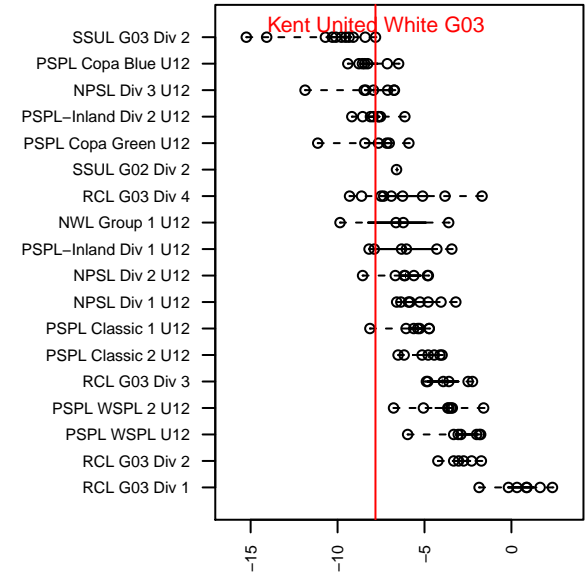

Kent United White G03

Kent United
Kent, WA
G03 total strength=343
attack=0.23 defense=0.19
fall league = SSUL G03 Div 2
spr league = Spr NPSL Div 2 U12

alt names used:
Kent United G03
Kent United G03 Walter

Venues played:
2015 SSUL G03 Div 2
2015 Spr NPSL Division 2 U12

**attack and defense variance (black dot)
relative to other teams
and top 10 in region**

**attack and defense rating
relative to others at age
and all opponents in last 13 months**